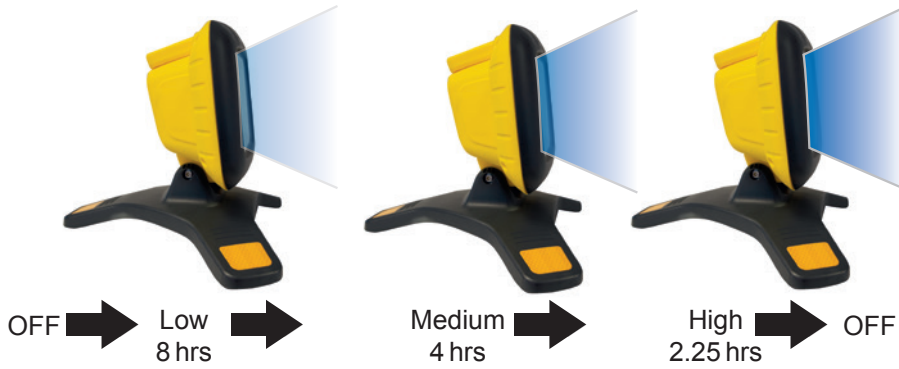

Supplied with:
AC Mains Charger

Power/light levels switch:

To dim the light, switch the light level to High and hold the power switch for 3 seconds and release at the desired light level. (Lowest level operates for 60 hrs).

Battery status indicator:

- Flashing amber (steady flash) when battery level is low.
- Flashing red when the unit needs charging.

The Galaxy Pro can also run from its AC Charger on Low light level (indoor use only).

The floodlight
and handle will fold
flat for compact storage

Hi-Vis reflective feet

Product weight (g)	1.52kg
Product size (mm)	310x350x285mm

Optional Accessories:

2m Stainless Steel Tripod:
Extends from 0.8 to 2 metres

Two Magnetic Mount Choices:

Large centre magnet for narrow beam mounting

OR

Set of 3 magnets for wider area, best stability mounting

Vehicle Charger: