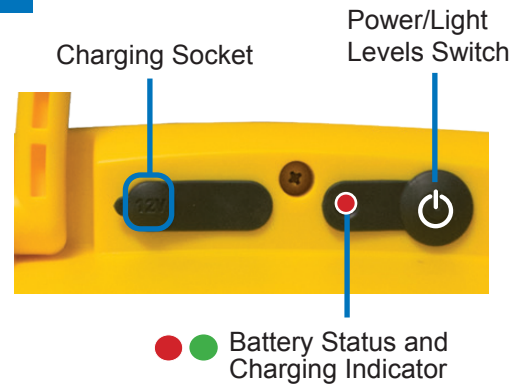

Supplied with:
AC Mains Charger

Power/light levels switch:

To dim the light, switch the light level to High and hold the power switch for 3 seconds and release at the desired light level. (Lowest level operates for 60 hrs).

Battery status indicator:

- Flashing amber (steady flash) when battery level is low.
- Flashing red when the unit needs charging.

The Galaxy Pro can also run from its AC Charger on Low light level (indoor use only).

The floodlight
and handle will fold
flat for compact storage

Hi-Vis reflective feet

Product weight (g)	1.52kg
Product size (mm)	310x350x285mm

Optional Accessories:

2m Stainless Steel Tripod:
Extends from 0.8 to 2 metres

Two Magnetic Mount Choices:

Large centre magnet for narrow beam mounting

OR

Set of 3 magnets for wider area, best stability mounting

Vehicle Charger: