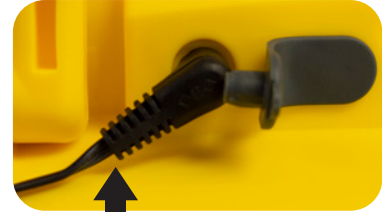

Charging Options:

AC Mains
Charger
(Supplied)

Vehicle
Charger
(Optional
Accessory)

Battery charging indicator:

- Red light while charging
- Green light when charged

Recharge is approximately 8 hours.